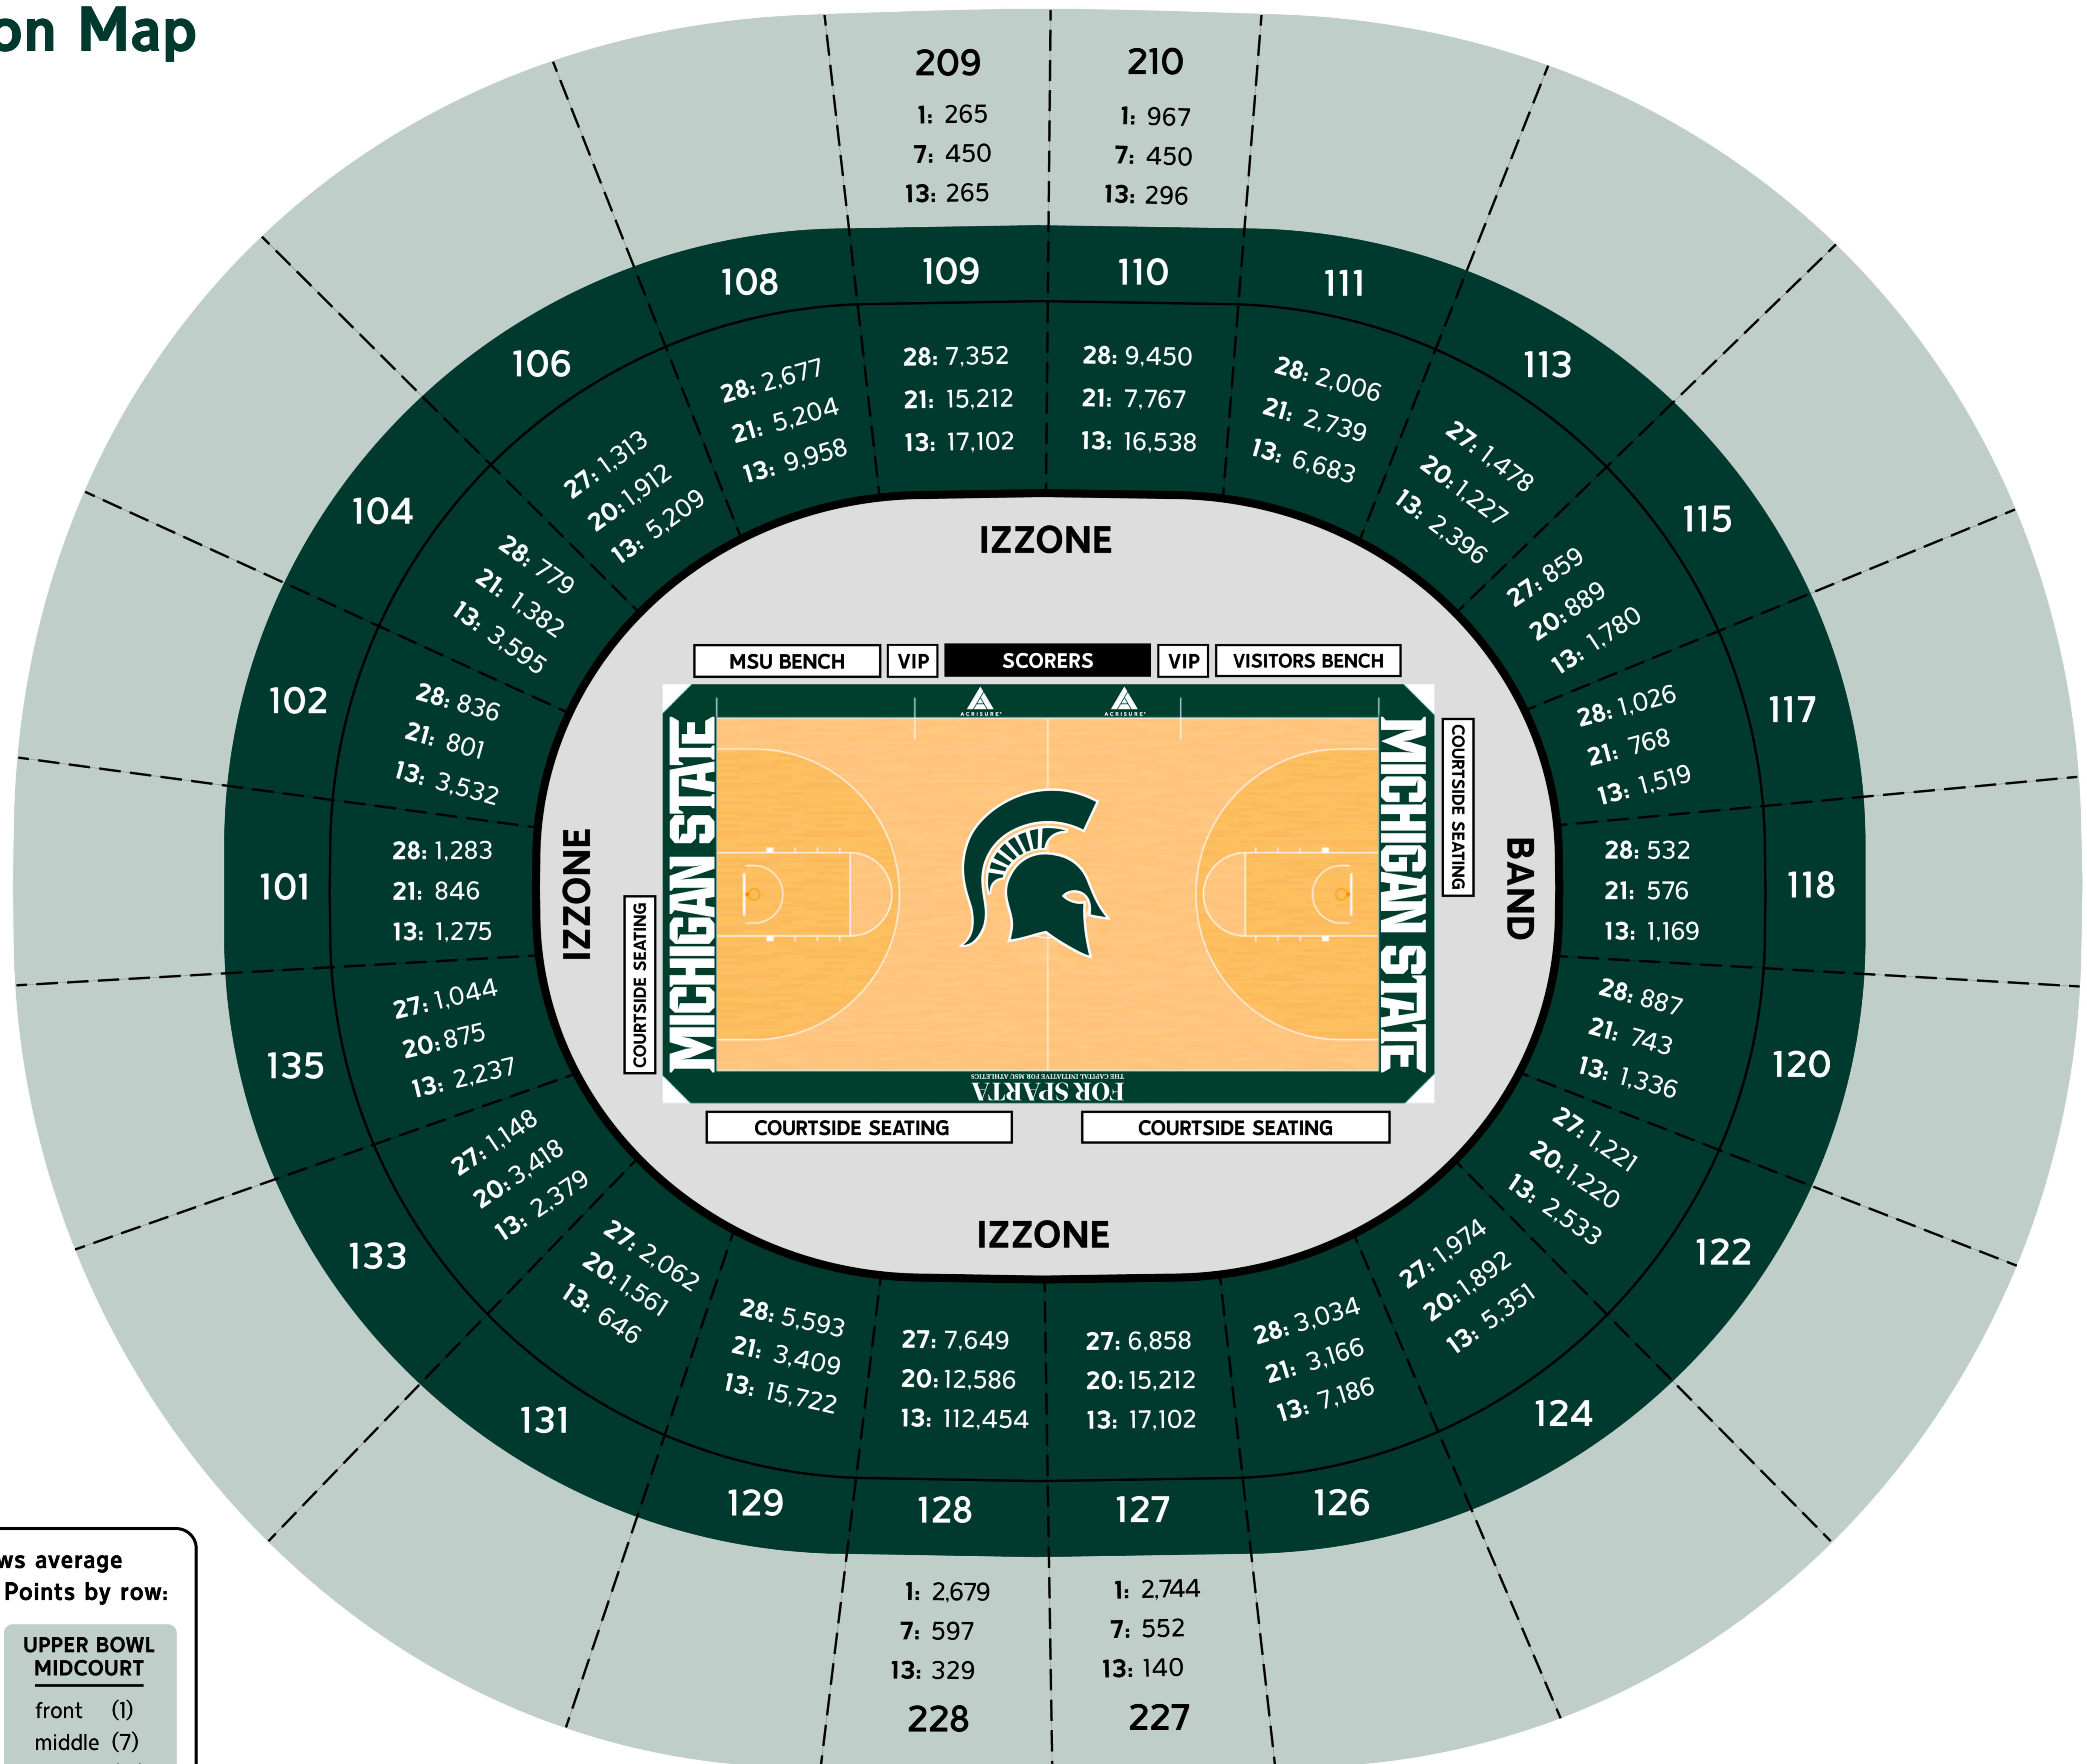

# Men's Basketball Seat Adjustment Projection Map

The map shows average Spartan Priority Points by row:

LOWER BOWL	UPPER BOWL MIDCOURT
front (13)	front (1)
middle (20-21)	middle (7)
back (27-28)	back (13)